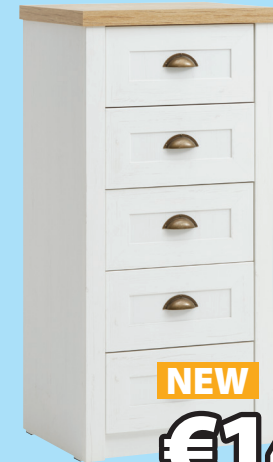

COD BJERRINGBRO 3 drawers natural/white €74.99

Save
20%

NEW

€143⁹⁹

JYSK is a global retail chain that sells everything for the home. JYSK is owned by founder Lars Larsen, who opened his first JYSK store in Aarhus, Denmark, in 1979. In total, the companies have 2668 stores, 22,000 employees across 50 countries. Although JYSK today is a global business, the company is managed based on its Scandinavian roots. This reflects in our company culture and the way we do business.

Disclaimer

- All furniture come flat pack and require assembly, unless stated otherwise
- Delivery and installation is not included in the price
- For hygiene reason bedding, mattresses, towels and top mattresses are not refundable
- JYSK does not accept any responsibility for any inaccuracies that might occur in the printing of this brochure
- Offers in the brochure are available until stock lasts